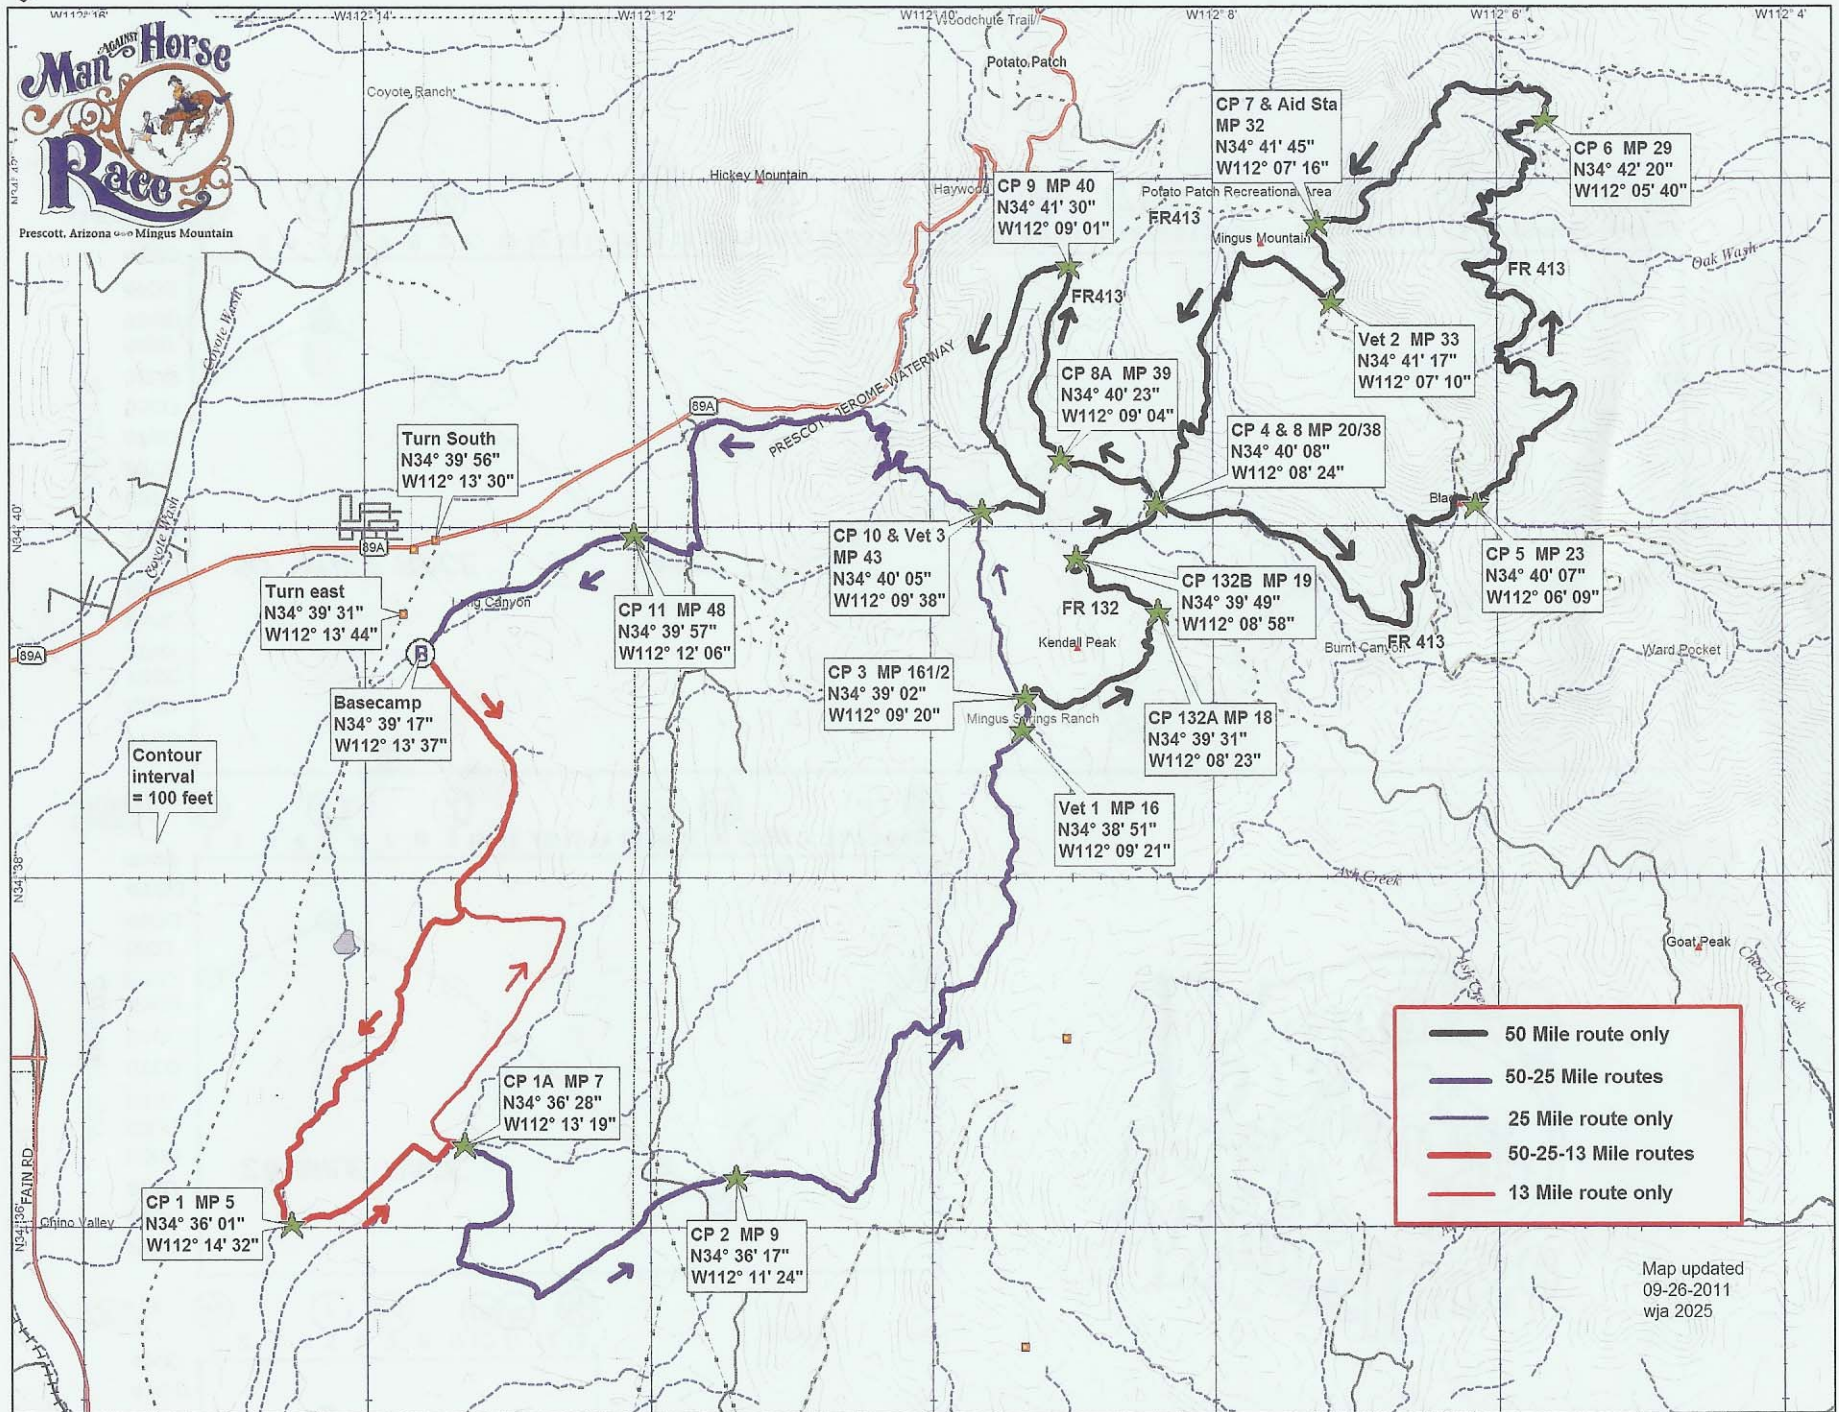

MAN AGAINST HORSE RACE

Data use subject to license.

09.26.11

Datum = WGS84/NAD83